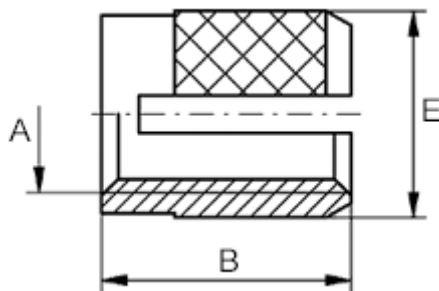

Data Sheet

Article number: 12841000035800
Description: KLEE-coil 841 000 035.800
M3,5 Brass

Measures

Female thread A	= M3,5
Length B	= 6.0
Min distance to edge	= 4.0
Outer diameter E	= 5.00
Recommended bore diameter	= 4.7 to 4.8